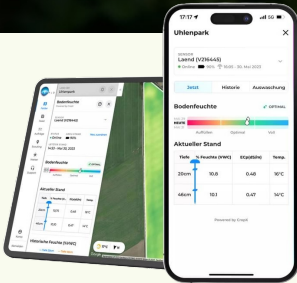

The Mobile App

Infield GPS scouting, sensor connections, and the creation of variable input maps – all at your fingertips. Data is auto-synchronised to the office computer and shareable for enhanced collaboration and compliance.

Start your journey with Arvorum today!

If you'd like a more in depth discussion about how Arvorum can work on your farm, contact us using your preferred method.

01493 800600

hello@arvorum.com

cropx

A Precision Farming Duo Like No Other

Unlock the power of precision farming with Arvorum! Combine satellite, yield, and nutrition data with your own observations and sensor information to optimise yields, reduce waste and increase farm sustainably. All the tools you need, one low price.

Enhanced Irrigation Planning

Ensure your crops receive the optimal amount of water at the right times, maximising yield and promoting water conservation. With CropX, every drop counts, aligning your farming with global sustainability goals.