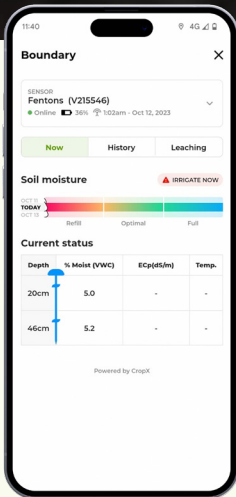

Works Securely With Your Team

- **On-Farm Team:** Share data and activities with ease, utilising GPS technology for informed decisions and superior results.
- **Advisors:** Collaborate for better outcomes, with expert support from our partner, Sentry.
- **Staff:** Utilise tools for scouting, task creation, management, and completion, streamlining operations for efficient farming.
- **Data Freedom:** Own and control your data, stored securely and shared with authorised advisors without limits. Trade freely and take your data with you anytime.