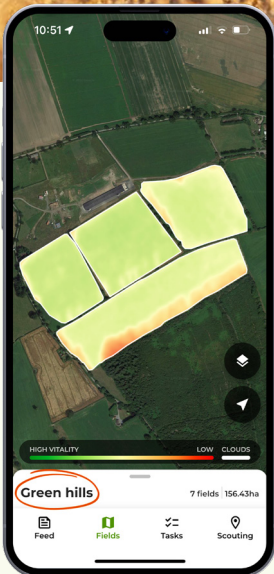

Why Choose Arvorum?

Unlock the power of precision farming with Arvorum! Combine satellite, yield, and nutrition data with your own observations and sensor information to optimise yields, reduce waste and increase farm sustainably. All the tools you need, one low price.

“According to a study by the NFU, farmers who adopt precision agriculture technologies can increase their profits by up to 10%.”

Your Precision Journey

Arvorum is easy to use and set up, with preconfigured field boundaries, or the option to import your whole farm area using your Defra SBI you'll get instant access to three years of historic satellite imagery. Begin assessing in-field variability and export data to GPS-equipped sprayers and spreaders within an hour.